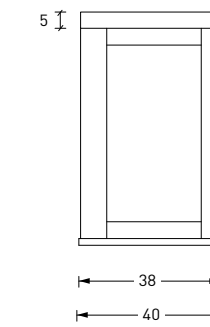

LIGHT NIÑA

FINITURE LEGNO DI SERIE
IN STOCK WOOD FINISHES

"BA" BIANCO ASSOLUTO / ABSOLUTE WHITE

"MK" MOKA

"PR" PRUGNA / PLUM

A RICHIESTA / ON REQUEST:

"N" NOCE / NUT

"B" BIANCO DECAPÉ / WHITE DECAPÉ

"F" FUNE / ROPE

"GC" GLICINE / LILAC

"SH" NERO / BLACK

"M" ROSSO MOGANO / RED

"O" ORO / GOLD

"A" ARGENTO / SILVER

"BP" BIANCO PERLATO / PEARL WHITE

"GP" GLICINE PERLATO / PEARL LILAC

CORNICI CON SPECCHIO / WALL MIRROR

PENSILE / WALLCABINET

NIÑA 60

BASE SOSPESA / SUSPENDED BASE

BASE CON PIEDINI / BASE WITH FEET

NIÑA 80

BASE SOSPESA / SUSPENDED BASE

BASE CON PIEDINI / BASE WITH FEET

NIÑA 100

BASE SOSPESA / SUSPENDED BASE

BASE CON PIEDINI / BASE WITH FEET